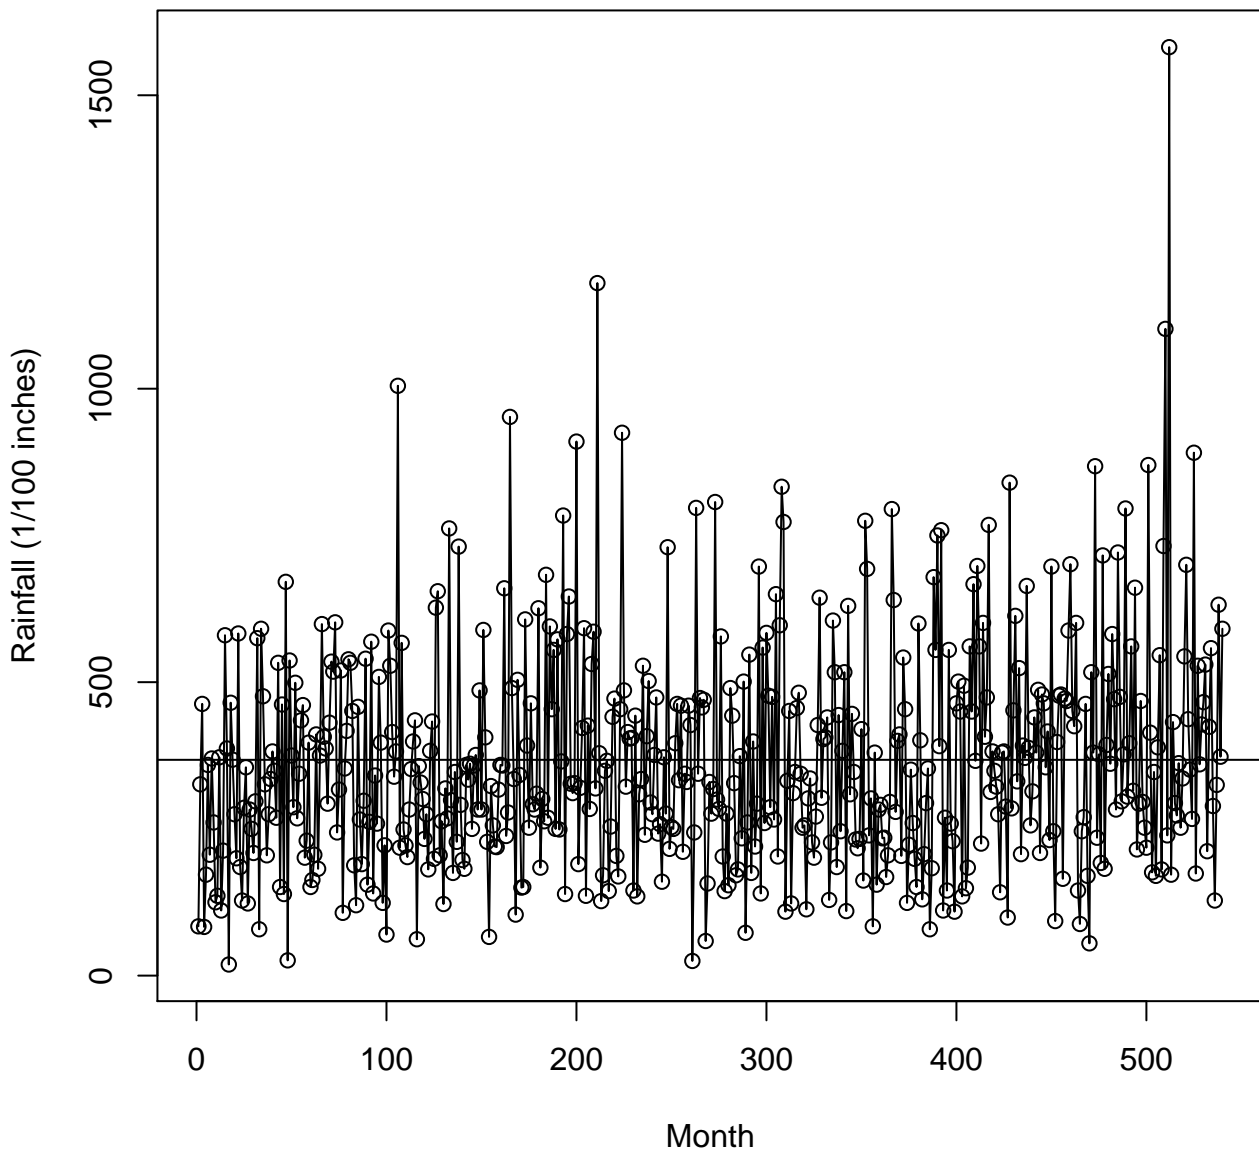

Histogram of rain

Philadelphia Monthly Rain -- 1825-1869

Sampling Distribution of \bar{Y}

Sampling Distribution of Scaled S2